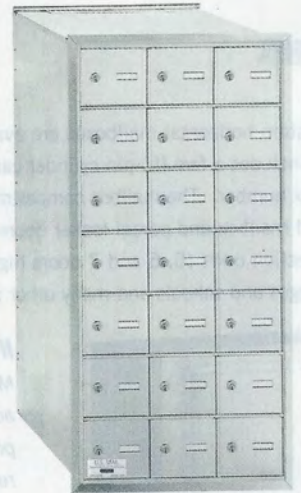

# 4B+ Standard Horizontal Mailboxes

COMMERCIAL MAILBOXES

**3621**  
21 Front Loading  
A doors (20 usable)

**3628**  
28 Front Loading  
A doors (27 usable)

**3635**  
35 Front Loading  
A doors (34 usable)

140075HSA (front loading)

CC71FL

CCF60SMSA

**4B+**

2240

**3614**  
14 Front Loading  
B doors (13 usable)

Sample Rear  
Loading Unit

**3716D-20**

Front Loading - 20 MB1 Doors  
and 2 Parcel Lockers

**3716S-09**

Front Loading - 9 MB1 Doors  
and one Parcel Locker

**3716D-09**

Front Loading - 7 MB2 Doors  
2 MB3 Doors and 2 Parcel Lockers